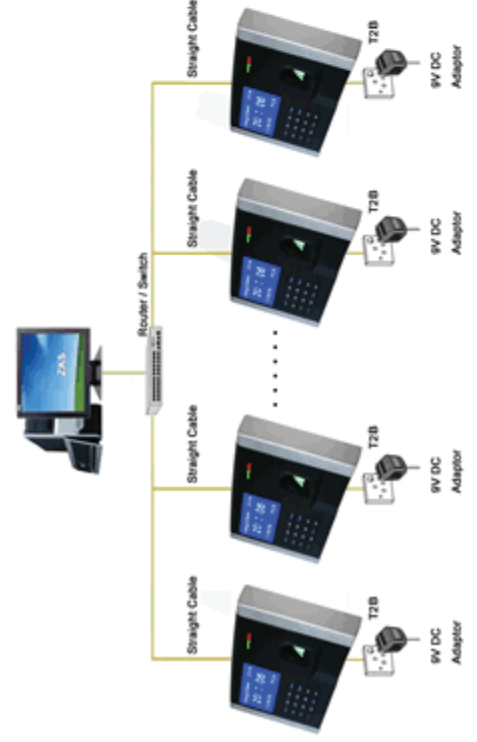

FINGERPRINT TIME ATTENDANCE AND ACCESS CONTROL SYSTEM Security & Protection

ZKS-T2B

1 Standalone

For Demo only

2 TCP/IP Environment

For Demo only

3 Door Access Control

For Demo only

FINGERPRINT TIME ATTENDANCE AND ACCESS CONTROL SYSTEM

Security & Protection

ZKS-T2B

T2B is an innovative stand-alone fingerprint recorder that can be used in both Time Attendance and Access Control applications, it adopts the North Korean industrialized design with refined fashion, integrates ZKS attendance management software, good price with good performance, designed specially in the purpose of popularizing the fingerprint products. It could store 3,000 fingerprint templates and 80,000 transaction records. It is a kind of selection for your attendance and security purpose.

Parameters

Item	Description
User capacity	3, 000
Transaction Storage:	80, 000
Period of data:	Keep data for 3 years when no current
Collecting rate	Port rate(9600BPS, 19200BPS, 38400BPS)
Verification mode:	1: N, 1:1
FAR	<0. 0001%
FRR	<0. 01%
Response time	<0. 7 second
Communication	RS232, TCP/IP, USB
Alarm clock	Embedded alarm clock
External functions	Connect Electronic lock(Access Control), Electronic bell
The capacity of connecting net	31 units (RS485 mode), 255 units (TCP/IP)
Distance	1200m (RS485)
Show	Time, ID number, Name
Language	English, French, Spanish, Czech, Indonesian, Portuguese and Turkish etc.
Working mode	Time & attendance, standalone, can working persistently
Time & Attendance mode	Fingerprint, password, card, fingerprint + password, fingerprint + card
Save function	Turn off device automatically for saving
Size	188*50*146mm
Power supply	DC9V, 1A (AC 100V to 240 V, 50 to 60 Hz)
Warranty of period	24 months
Temperature and humidity	0 - 45, 20%-80%
Option	Proximity or Mifare card reader, backup battery, USB
Applications	Office/factory/bank/hotel/school etc.