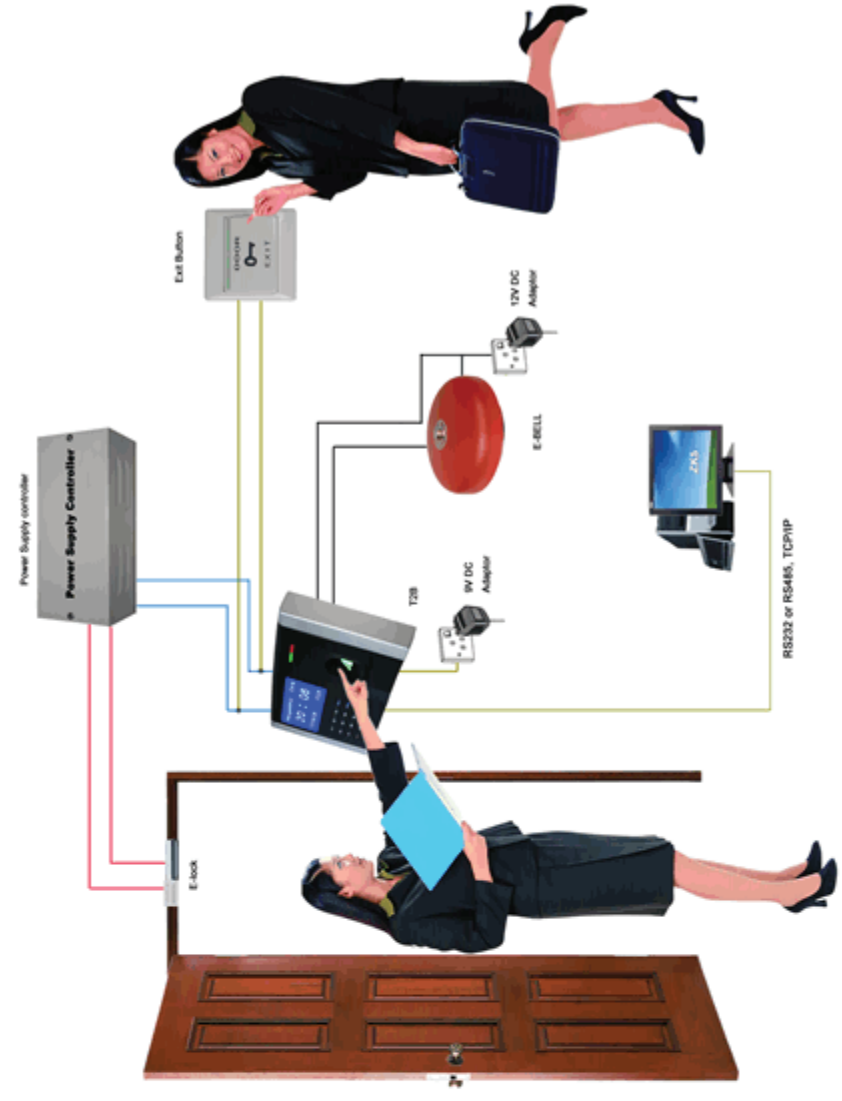

FINGERPRINT TIME ATTENDANCE AND ACCESS CONTROL SYSTEM Security & Protection

ZKS-T2B

1 Standalone

For Demo only

2 TCP/IP Environment

For Demo only

3 Door Access Control

For Demo only

FINGERPRINT TIME ATTENDANCE AND ACCESS CONTROL SYSTEM

Security & Protection

ZKS-T2B

T2B is an innovative stand-alone fingerprint recorder that can be used in both Time Attendance and Access Control applications, it adopts the North Korean industrialized design with refined fashion, integrates ZKS attendance management software, good price with good performance, designed specially in the purpose of popularizing the fingerprint products. It could store 3,000 fingerprint templates and 80,000 transaction records. It is a kind of selection for your attendance and security purpose.

Parameters

Item	Description
User capacity	3, 000
Transaction Storage:	80, 000
Period of data:	Keep data for 3 years when no current
Collecting rate	Port rate(9600BPS, 19200BPS, 38400BPS)
Verification mode:	1: N, 1:1
FAR	<0. 0001%
FRR	<0. 01%
Response time	<0. 7 second
Communication	RS232, TCP/IP, USB
Alarm clock	Embedded alarm clock
External functions	Connect Electronic lock(Access Control), Electronic bell
The capacity of connecting net	31 units (RS485 mode), 255 units (TCP/IP)
Distance	1200m (RS485)
Show	Time, ID number, Name
Language	English, French, Spanish, Czech, Indonesian, Portuguese and Turkish etc.
Working mode	Time & attendance, standalone, can working persistently
Time & Attendance mode	Fingerprint, password, card, fingerprint + password, fingerprint + card
Save function	Turn off device automatically for saving
Size	188*50*146mm
Power supply	DC9V, 1A (AC 100V to 240 V, 50 to 60 Hz)
Warranty of period	24 months
Temperature and humidity	0 - 45, 20%-80%
Option	Proximity or Mifare card reader, backup battery, USB
Applications	Office/factory/bank/hotel/school etc.